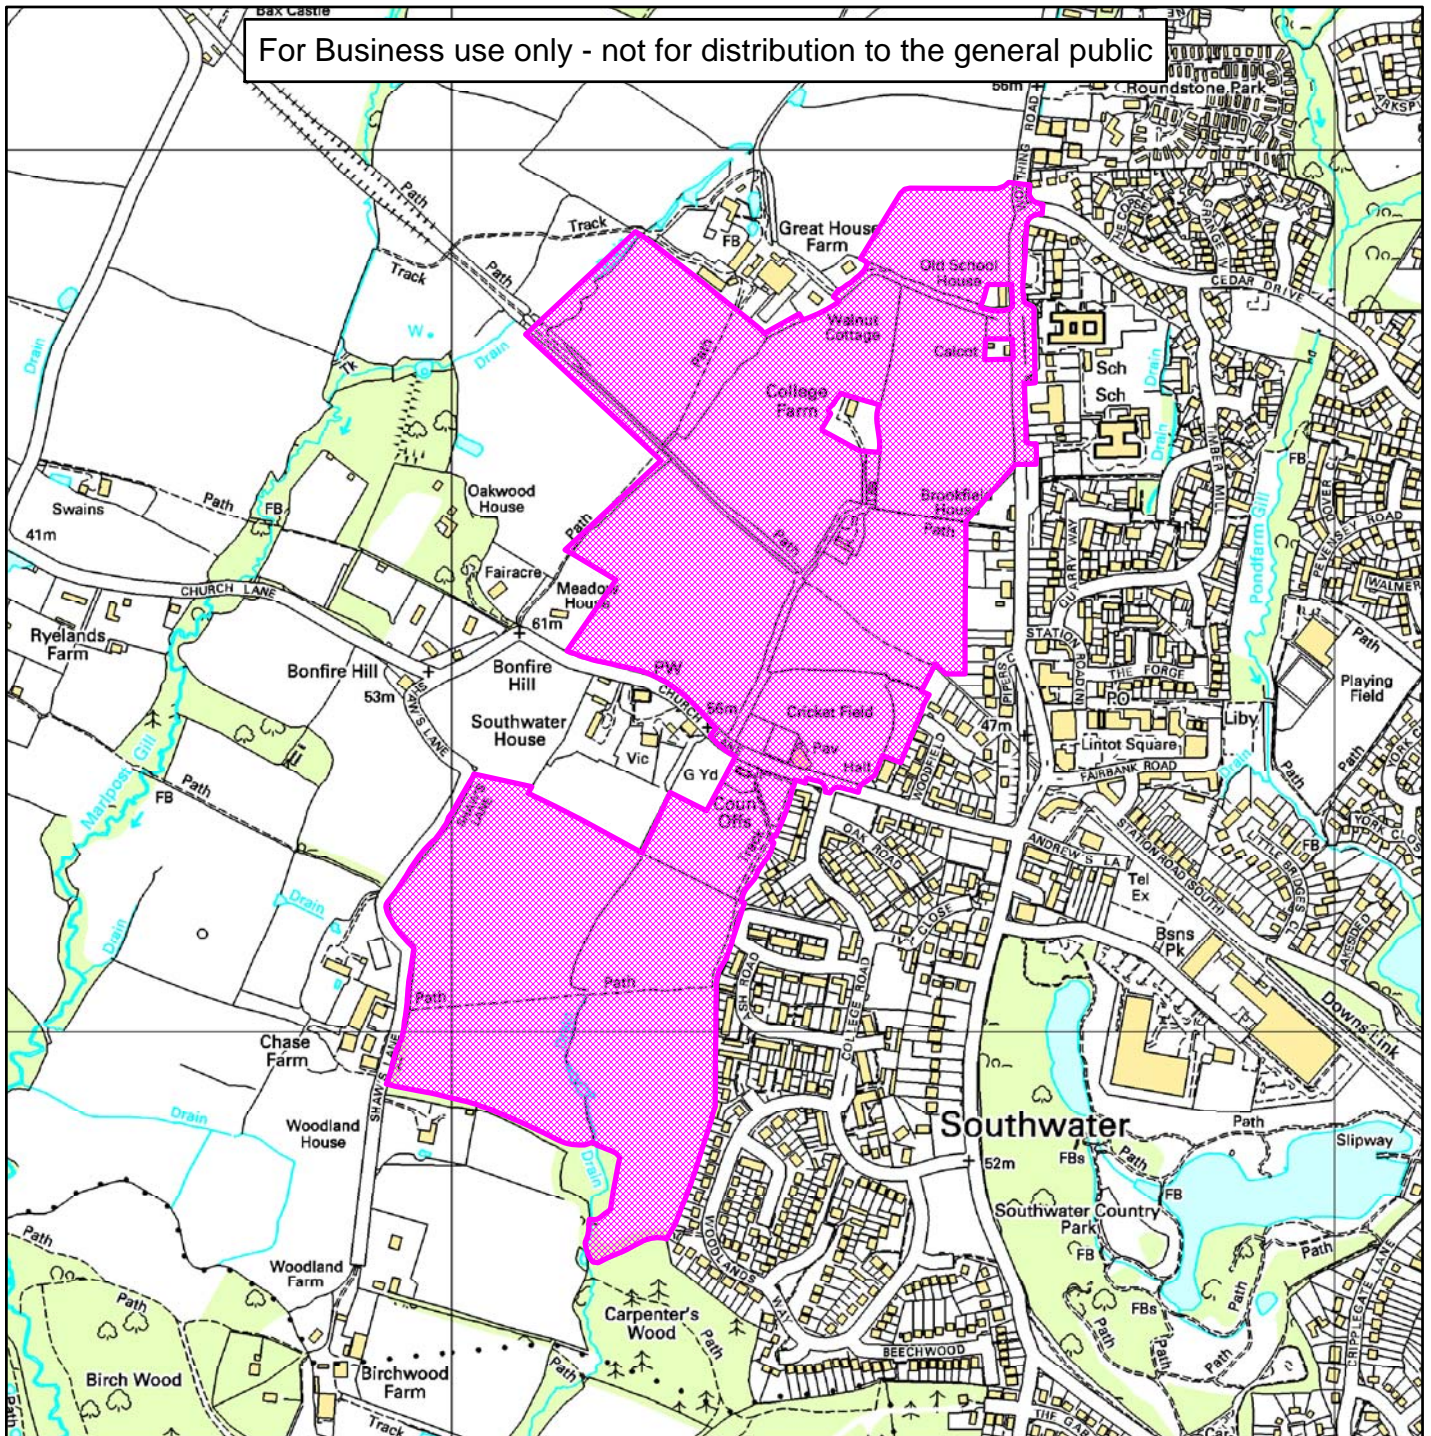

Land West of Worthing Road

For Business use only - not for distribution to the general public

Scale: 1:8,570

Reproduced from the Ordnance Survey map with permission of the Controller of Her Majesty's Stationery Office © Crown Copyright 2012.

Unauthorised reproduction infringes Crown Copyright and may lead to prosecution or civil proceedings.

Organisation	Horsham District Council
Department	
Comments	
Date	20/09/2016
MSA Number	100023865